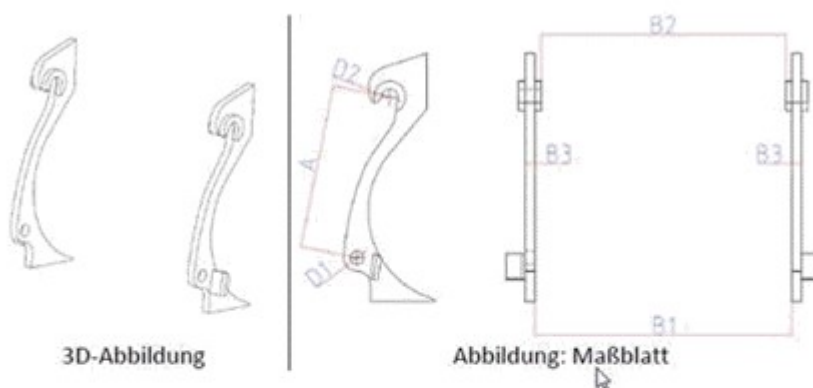

Abmessungen Volvo SW-Aufnahme

	A	D1	D2	B1	B2	B3
L20 – L25	466mm	40mm	30mm	650mm	-	25mm
L30 – L32 – L35	312mm	40mm	40mm	860mm	-	30mm
L40 – L45	435mm	40mm	40mm	960mm	-	30mm
L50	617mm	50,5mm	61,5mm	975mm	915mm	25mm
L60 – L70	617mm	50,5mm	61,5mm	965mm	915mm	35mm
L90 – L110 – L120	617mm	50,5mm	61,5mm	955mm	915mm	45mm
L150 – L180	780mm	75,5mm	83mm	1000mm	950mm	50mm
L220	780 mm	75 mm	83 mm	1000mm	950mm	50mm